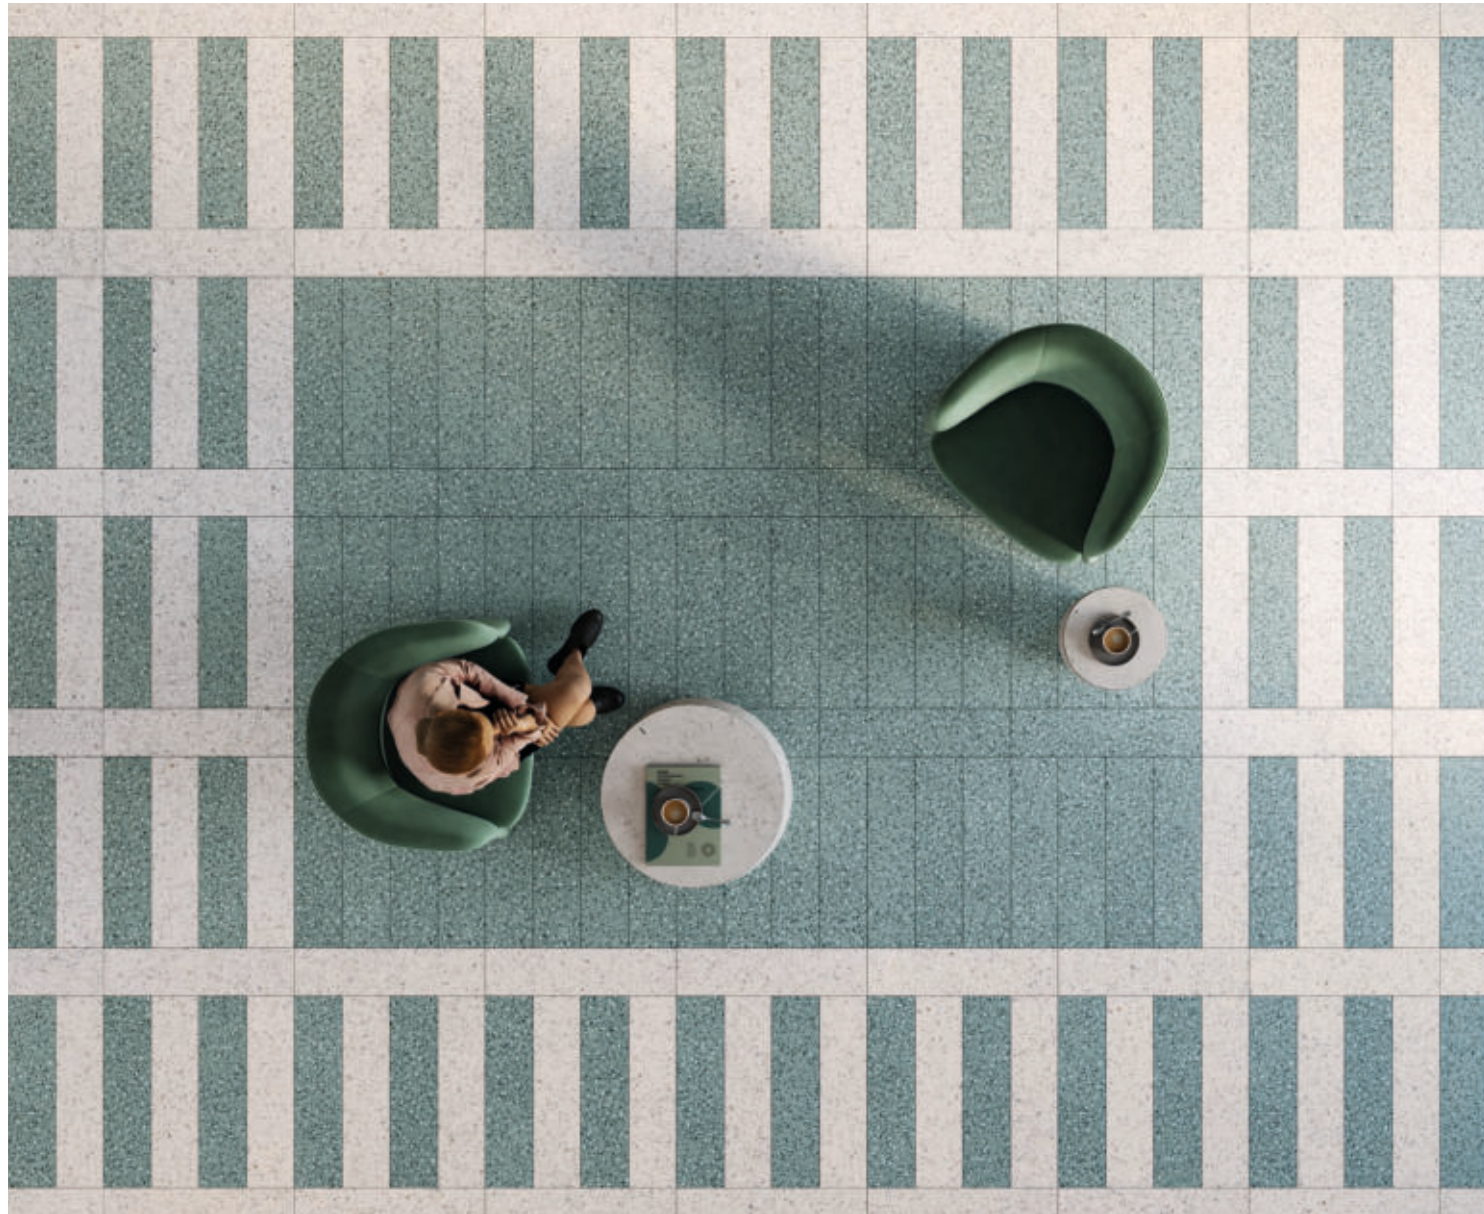

G. Combination inspiration

Vibrant inspiration.