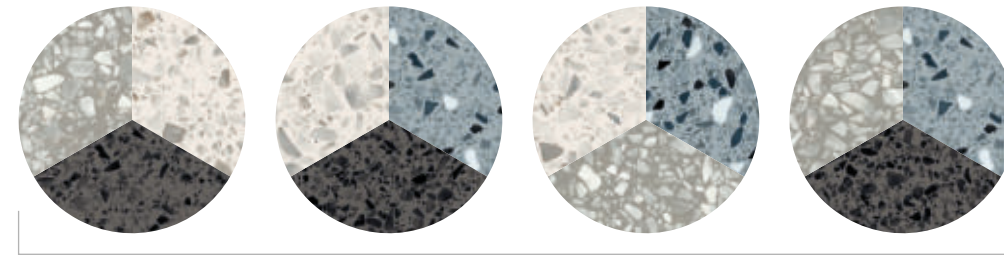

TRICHROME

WHERE QUIET SHADES MEETS MODERN SPIRIT.
A palette born from city light and architectural rhythm.