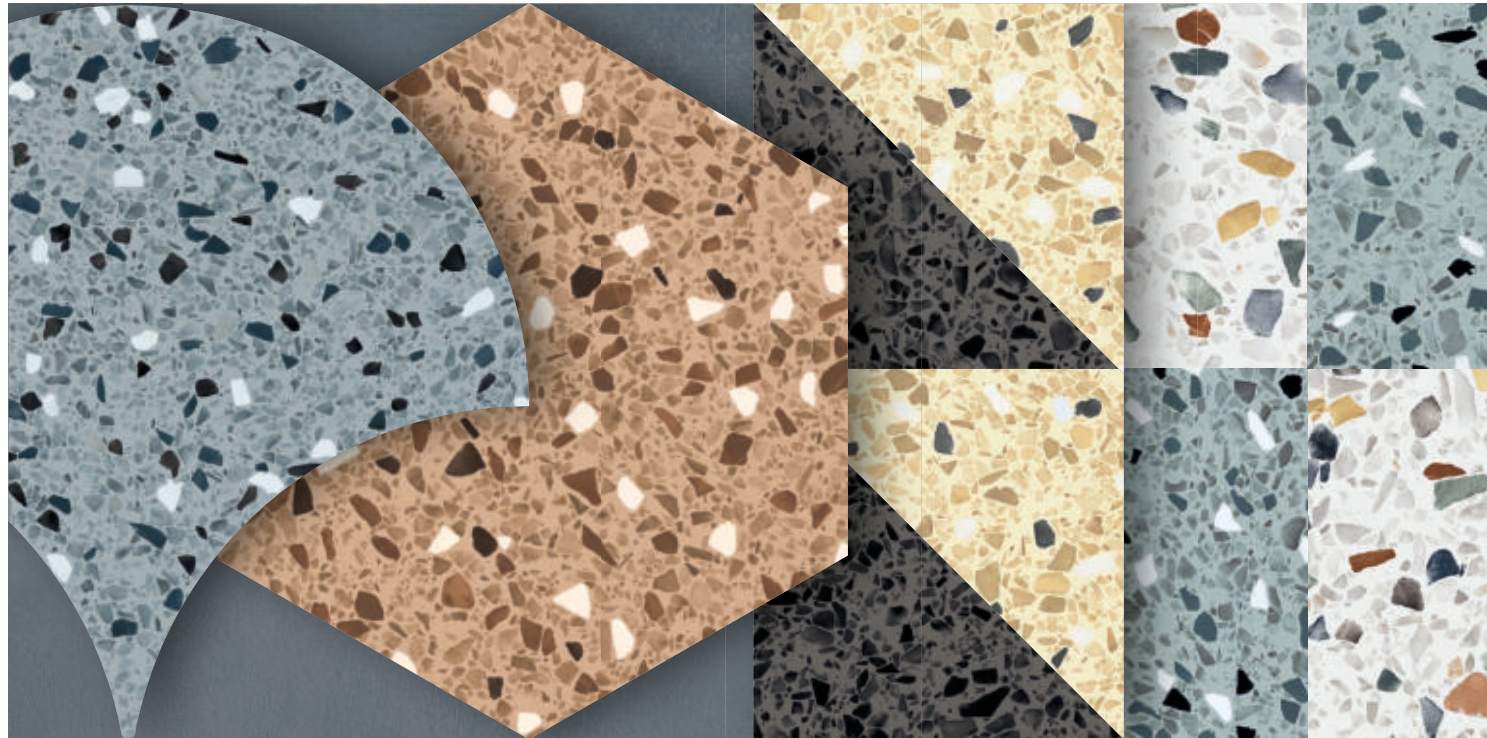

Hues of exclusivity.

02

| THE PROJECT |

Elite SHAPES^{DW}

THE PLAYFUL TERRAZZO LOOK SIZES

Geometric elements based on 24"x24" porcelain tiles add an extra layer of expression. Their modular nature allows designers to combine shapes and create custom patterns that range from minimalist layouts to bold visual statements. Together with the extended offering of Elite Color, Elite Shapes provides a new creative vision for interior projects.