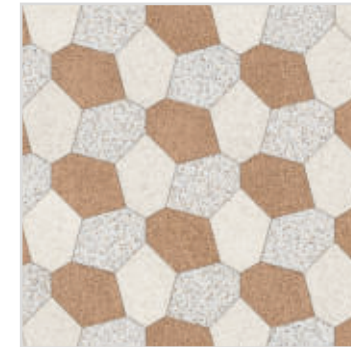

G. Combination inspiration

Creative perspective.

Trichrome

DIAMOND

SHAPE YOUR OWN DESIGN VISION!

These are some examples of the infinite possibilities you have to match forms, patterns and colors with Elite Shapes. Take inspirations, free your creativity, and shape your own design vision.