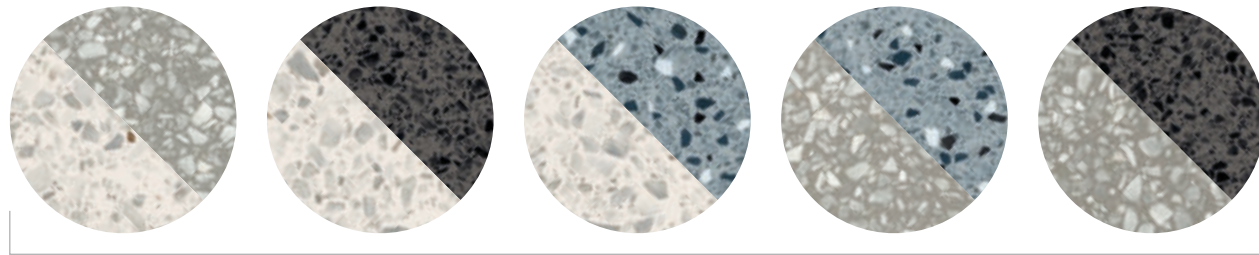

D. Vibrations

Urban

BICHROME