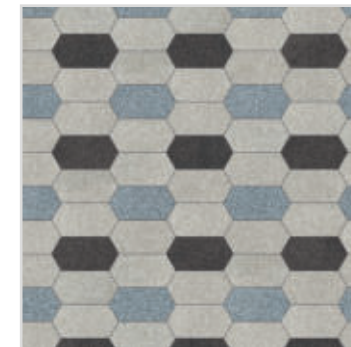

G. Combination inspiration

Creative perspective.

Trichrome

RUBY

SHAPE YOUR OWN DESIGN VISION!

These are some examples of the infinite possibilities you have to match forms, patterns and colors with Elite Shapes. Take inspirations, free your creativity, and shape your own design vision.