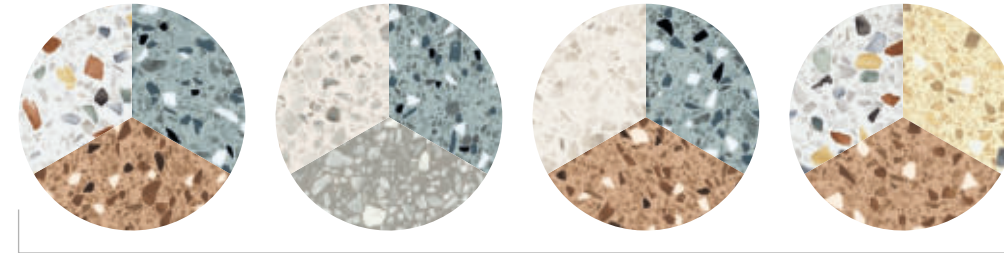

C. Color Palette

Elite and Elite Color share a terrazzo-inspired palette of natural and vivid shades, supporting different atmospheres and levels of intensity within the same project.

Natural

Neutral

Accent

D. Vibrations

Urban

BICHROME

TRICHROME

WHERE QUIET SHADES MEETS MODERN SPIRIT.
A palette born from city light and architectural rhythm.

Nature

BICHROME

TRICHROME