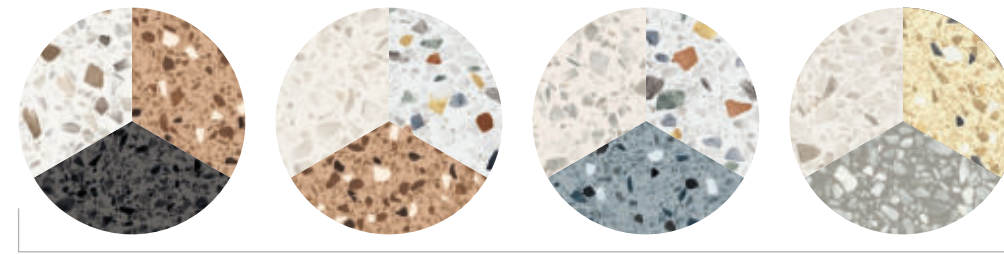

TRICHROME

A TIMELESS DIALOGUE BETWEEN PAST AND PRESENT.
Classic tones reborn with contemporary grace.