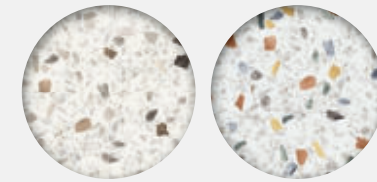

Trio

Spire

2. Select a size

SMALL | BIG

3. Choose a pattern

4. Pick your colors

Natural

Neutral