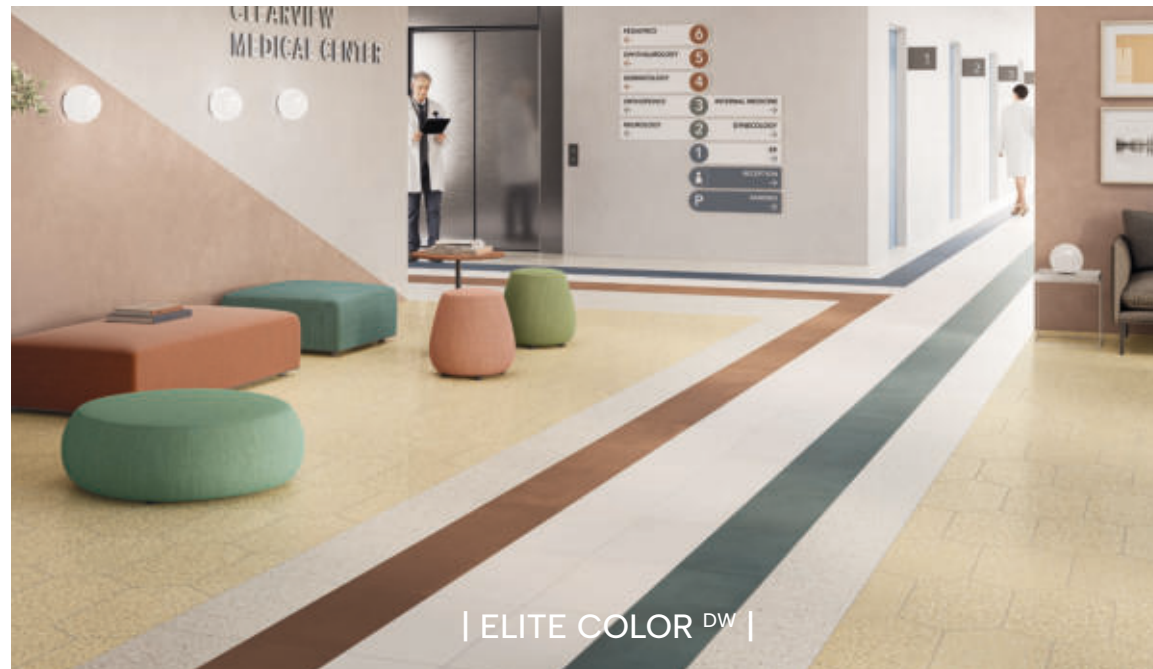

01

| THE CONCEPT |

A new creative interpretation of Terrazzo Look.

Elite expands into three complementary design territories that reinterpret the Terrazzo Look in a contemporary way. Neutral tones, a unique chromatic palette, and modular geometric shapes offer new tools to define spaces with precision and personality. A coordinated surface system that increases layout flexibility and supports diverse architectural concepts.