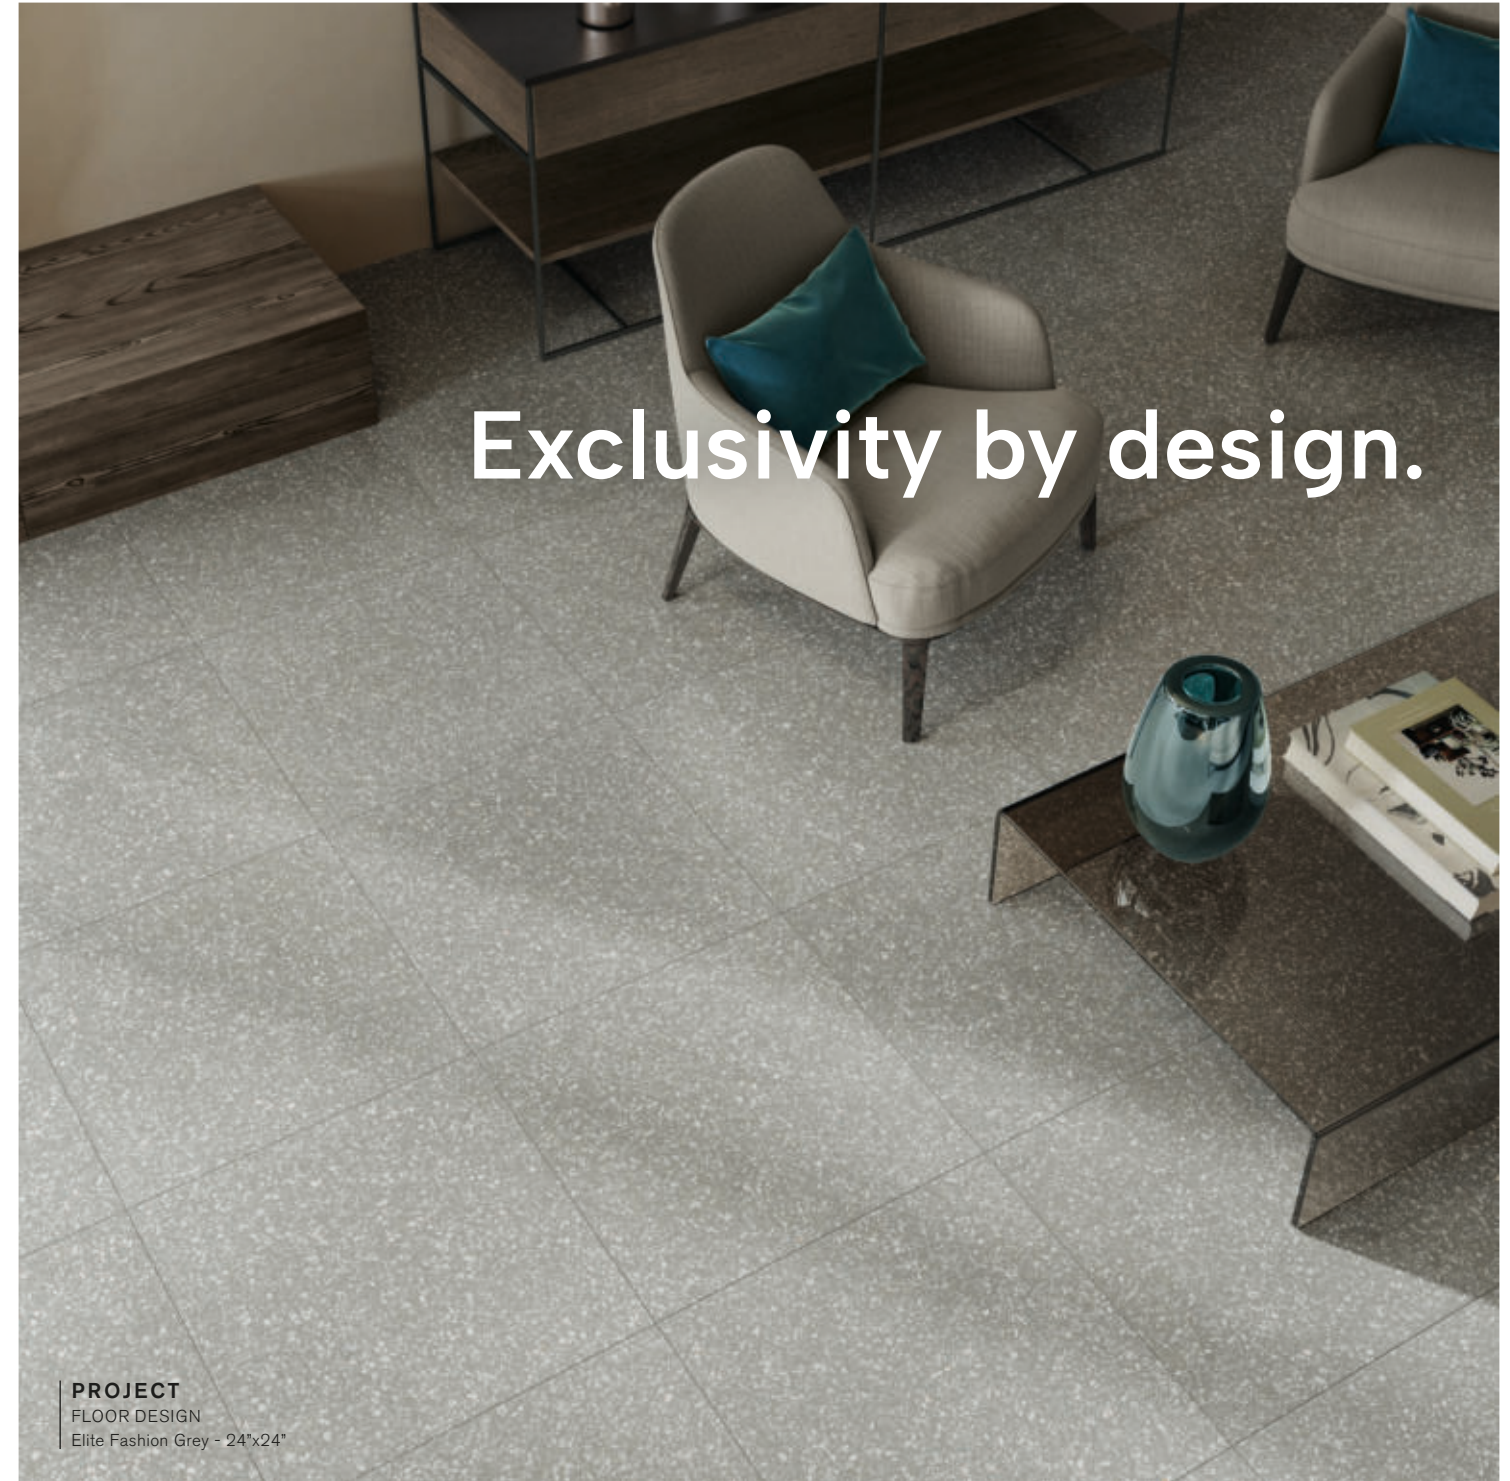

02

| THE PROJECT |

Elite ^{DW}

THE NEUTRAL TERRAZZO LOOK PALETTE

Elite showcases a Terrazzo Look characterized by a balanced blend of background tones and carefully calibrated fragments. Its neutral palette and uniform texture ensure visual continuity on floors and walls. A timeless surface solution engineered to deliver elegance, durability, and consistency across applications.

PROJECT
FLOOR DESIGN
Elite Fashion Grey - 24"x24"