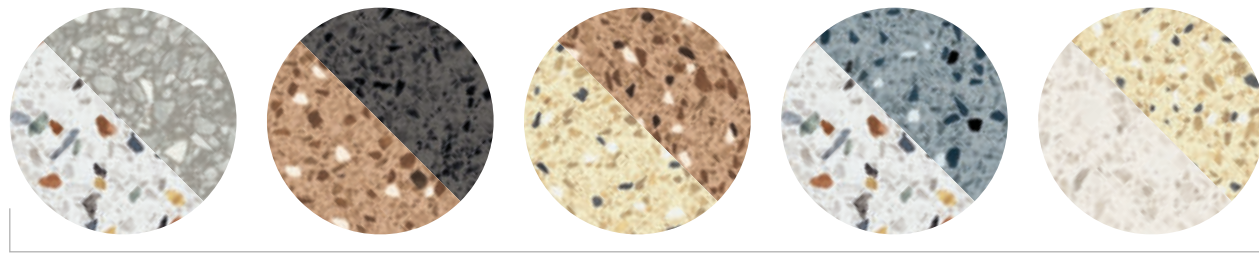

Tradition

BICHROME