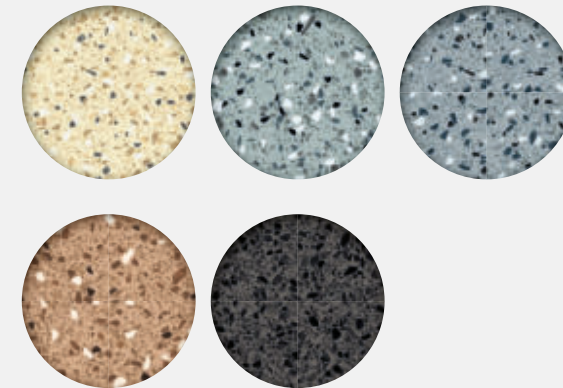

F. How it Works

Choose shapes, sizes, and patterns to build custom layouts and give life to your personal design idea. A versatile mix-and-match tool at your disposal to realize contemporary interior solutions.

1. Choose a shape

2. Select a size

SMALL | BIG

3. Choose a pattern

4. Pick your colors

Natural

Neutral

Accent

5. Select a vibration

Mono

Bichrome

Trichrome

6. Add grout

Matching

Contrast