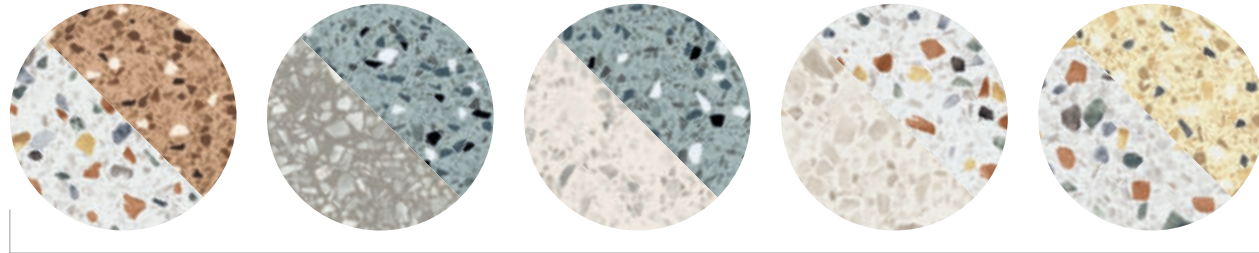

C. Color Palette

Elite and Elite Color share a terrazzo-inspired palette of natural and vivid shades, supporting different atmospheres and levels of intensity within the same project.

Natural

Neutral

Accent

D. Vibrations

Urban

BICHROME

TRICHROME

WHERE QUIET SHADES MEETS MODERN SPIRIT.
A palette born from city light and architectural rhythm.

Nature

BICHROME

TRICHROME