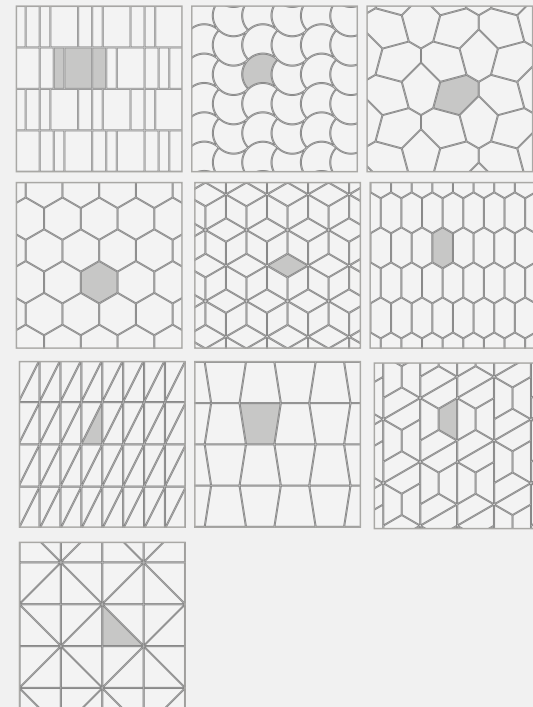

Trio

Spire

2. Select a size

SMALL | BIG

3. Choose a pattern

4. Pick your colors

Natural

Neutral