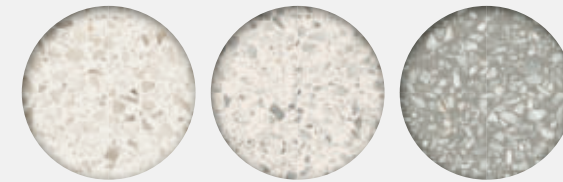

Trio

Spire

2. Select a size

SMALL | BIG

3. Choose a pattern

4. Pick your colors

Natural

Neutral