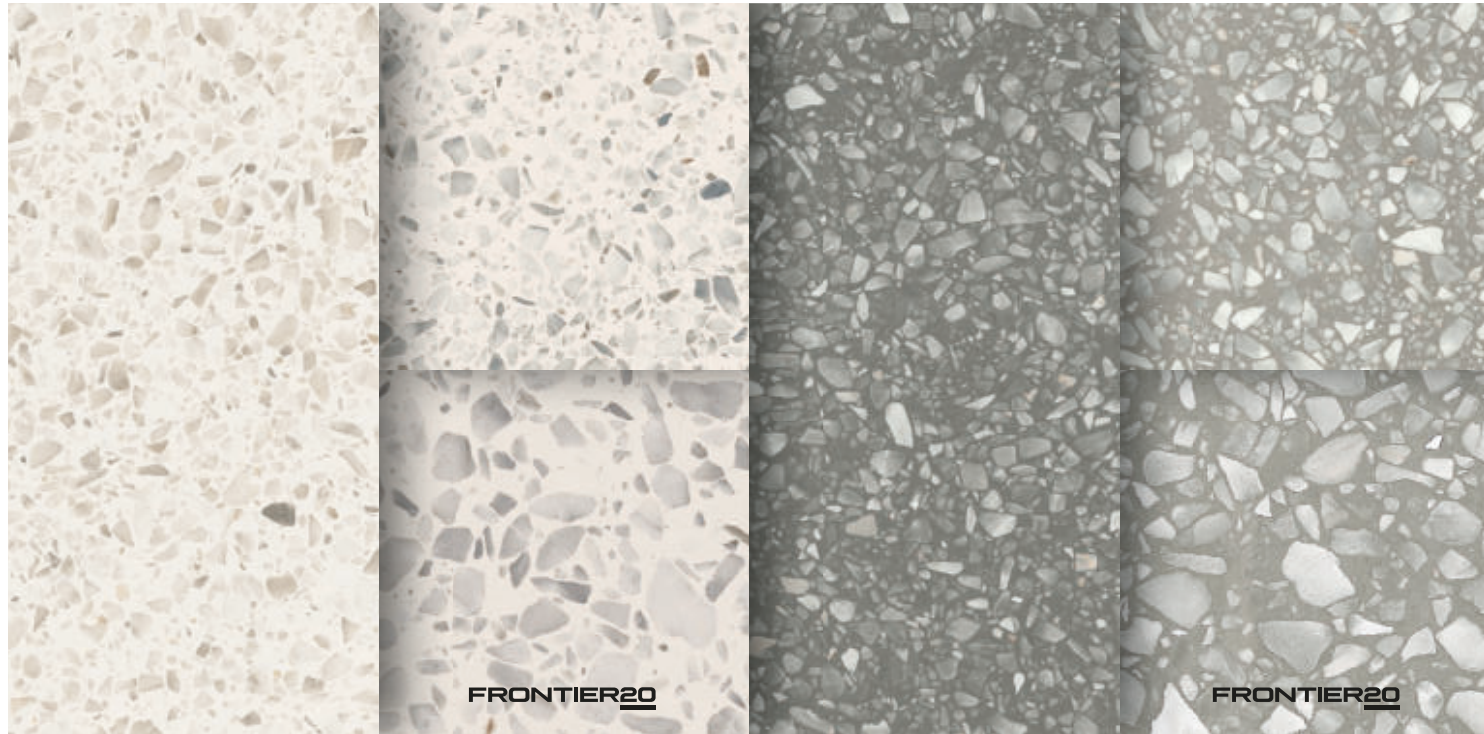

02

| THE PROJECT |

Elite ^{DW}

THE NEUTRAL TERRAZZO LOOK PALETTE

Elite showcases a Terrazzo Look characterized by a balanced blend of background tones and carefully calibrated fragments. Its neutral palette and uniform texture ensure visual continuity on floors and walls. A timeless surface solution engineered to deliver elegance, durability, and consistency across applications.